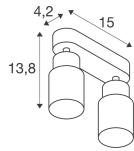

[View Product](#)

General Information

SKU	260619
EAN	4024163293631
Manufacturer Code	1008363
Brand	SLV
Manufacturer Name	PURI 2.0 Tube, wand- en plafondopbouwarmatuur, long, 2x max. 6W GU10,
Budgetlight warranty	5 Years
Average Lifetime (h)	0

Technical Information

Technology	Fixture with Socket
Voltage (V)	220-240
Wattage	0W
Dimmable	Dimmable with a Dimmable Bulb
Suitable for	GU10
Including bulb	No
Amount of bulbs required	2
Maximum Wattage Rating	6
Luminous Flux (Lumen)	0lm
Tiltable	Yes
Mounting Method	Ceiling, Wall