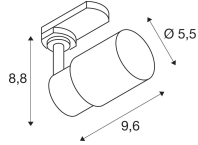

Specifications SLV Track Spot Puri 2.0 3-Phase Aluminium Black | Suitable for 1x GU10 - Dimmable

[View Product](#)

General Information

SKU	262240
EAN	4024163294607
Manufacturer Code	1008266
Brand	SLV
Manufacturer Name	PURI 2.0 Tube 3-fase zw/zw 1xGU10
Budgetlight warranty	5 Years
Average Lifetime (h)	0

Technical Information

Technology	Fixture with Socket
Wattage	0W
Maximum Wattage Rating	6
Voltage (V)	220-240
Dimmable	Dimmable
Luminous Flux (Lumen)	0lm
Emergency Lighting	No Emergency Unit
Product Type Category	Tracklight with Socket

Fixture Information

Including bulb	No