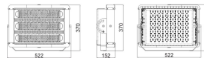

Specifications Ledvance LED Floodlight Eco High Power Black 300W 36600lm 30D - 840 Cool White | IP65 - Symmetrical

[View Product](#)

## Fixture Information

Mounting Method	Surface
Fixture Connection	Cable, 3-pole
Optical Cover	PC (Polycarbonate)
Light Distribution	Symmetrical
IP-rating	IP65
Impact Protection (IK)	IK08 - 5 joules
Operating Temperature	-40 to +45
Colour of the Fixture	Black
Housing	Aluminium
Colour of material	Black
Product Serie	Eco High Power

## Dimensions

Length (mm)	522
Width (mm)	370
Height (mm)	152