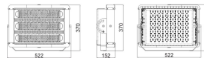

Specifications Ledvance LED Floodlight Eco High Power Black 300W 41100lm 60D - 840 Cool White | IP65 - Symmetrical

[View Product](#)

General Information

SKU	238973
EAN	4058075372450
Manufacturer Code	4058075372450
Brand	Ledvance
Manufacturer Name	ECOHPFLOOD 300W 840 N41 100LM BKVS1
Budgetlight warranty	5 Years
Average Lifetime (h)	100000

Technical Information

Technology	LED Integrated
Wattage	300W
Replaces (Watt)	400
Voltage (V)	220-240
Dimmable	Not Dimmable
Colour Code	840 Cool White
Colour temperature (Kelvin)	4000 Cool White
Colour Rendering (Ra)	80-89
Colour of Light	White
Light colour options	Single Color
Luminous Flux (Lumen)	41100lm
Lumen per watt	137
Beam Angle (degree)	60
Power factor	>0.90

Product Type Category

LED Floodlight

Fixture Information

Mounting Method	Surface
Fixture Connection	Cable, 3-pole
Optical Cover	PC (Polycarbonate)
Light Distribution	Symmetrical
IP-rating	IP65
Impact Protection (IK)	IK08 - 5 joules
Operating Temperature	-40 to +45
Colour of the Fixture	Black
Housing	Aluminium
Colour of material	Black
Product Serie	Eco High Power

Dimensions

Length (mm)	522
Width (mm)	370
Height (mm)	152

Sensor Information

Type of sensor

No Sensor

Why Budgetlight?

Guaranteed **budget prices**

Up to **7 years warranty**