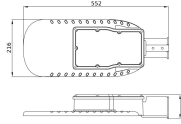

Specifications Ledvance LED Streetlight Eco Area 90W 11250lm - 830 Warm White | IP66

[View Product](#)

General Information

SKU	240866
EAN	4058075557734
Manufacturer Code	4058075557734
Brand	Ledvance
Manufacturer Name	ECOAREASPD 90W 830 IP66 GY 4X1 EUE
Budgetlight warranty	5 Years
Average Lifetime (h)	50000

Technical Information

Technology	LED Integrated
Wattage	90W
Voltage (V)	220-240
Dimmable	Not Dimmable
Colour Code	830 Warm White
Colour temperature (Kelvin)	3000 Warm White
Colour Rendering (Ra)	80-89
Colour of Light	White
Light colour options	Single Color
Luminous Flux (Lumen)	11250lm
Lumen per watt	125