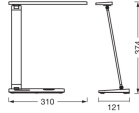

[View Product](#)

General Information

SKU	262496
EAN	4058075842984
Brand	Ledvance
Manufacturer Name	OFFICE LINE DESK BANKER 17WCCTDICBKLEDV
Budgetlight warranty	5 Years
Average Lifetime (h)	25000

Technical Information

Technology	LED Integrated
Voltage (V)	220-240
Wattage	17W
Dimmable	Dimmable with Touch
Amount of bulbs required	1
Colour Code	830 Warm White, 840 Cool White, 865 Daylight
Colour temperature (Kelvin)	3000 Warm White, 4000 Cool White, 6500 Daylight
Colour Rendering (Ra)	80-89
Colour of Light	White
Light colour options	CCT
Lumen per watt	27
Power factor	>0.70