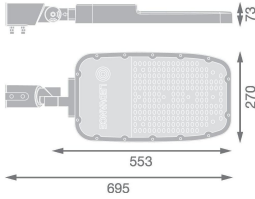

## Specifications Ledvance LED Streetlight Area Extra Large RV35St Aluminium Grey 150W 20250lm 155X69D - 740 Cool White | IP66 - Asymmetrical

[View Product](#)

Beam Angle (degree)	155x69
Power factor	>0.90
Product Type Category	LED Streetlight

## Fixture Information

Mounting Method	Post top
Fixture Connection	Other
Optical Cover	PC (Polycarbonate)
Light Distribution	Asymmetrical
IP-rating	IP66
Impact Protection (IK)	IK08 - 5 joules
Operating Temperature	-30 to +50
Colour of the Fixture	Grey
Housing	Aluminium
Colour of material	Grey
Emergency Lighting	No Emergency Unit
Product Serie	STREETLIGHT AREA EXTRA LARGE RV35ST

## Dimensions

Length (mm)	553
Width (mm)	270
Height (mm)	73