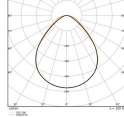

Specifications Ledvance LED Panel Eco  
36W 3600lm - 830 Warm White |  
60X60cm - UGR <19

[View Product](#)

## Dimensions

|                |         |
|----------------|---------|
| LED panel size | 60x60cm |
| Length (mm)    | 595     |
| Width (mm)     | 595     |
| Height (mm)    | 32      |