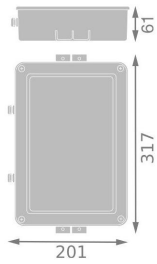

Specifications Ledvance LED Floodlight High Mast Power Supply 500W

[View Product](#)

General Information

| | |
|-------------------|----------------------------------------|
| SKU | 250881 |
| EAN | 4099854196522 |
| Manufacturer Code | 4099854196522 |
| Brand | Ledvance |
| Manufacturer Name | FLOODLIGHT HIGH MAST POWER SUPPLY 500W |
| Full box quantity | 4 |

Dimensions

| | |
|-------------|-----|
| Length (mm) | 317 |
| Height (mm) | 61 |
| Width (mm) | 201 |

Sensor Information

Type of sensor

No Sensor

Why Budgetlight?

Guaranteed **budget prices**

Up to **7 years warranty**