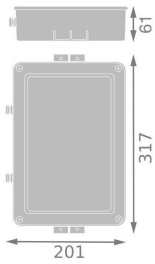

Specifications Ledvance LED Floodlight High Mast Power Supply 300W | Dali Dimmable

[View Product](#)

General Information

SKU	250883
EAN	4099854196607
Manufacturer Code	4099854196607
Brand	Ledvance
Manufacturer Name	FLOODLIGHT HIGH MAST POWER SUPPLY 300W DALI
Full box quantity	4

Technical Information

Voltage (V)	220-240
Product Type Category	Accessory - Floodlight

Lamp Information

Product Serie	FLOODLIGHT HIGH MAST POWER SUPPLY

Dimensions

Length (mm)	317
Height (mm)	61
Width (mm)	201

Sensor Information