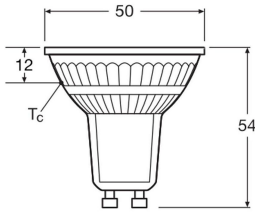

## Specifications Ledvance LED Spot GU10 PAR16 8W 750lm 36D - 827 Extra Warm White | Replaces 100W

[View Product](#)

### Technical Information

Technology	LED
Product Type Category	GU10 LED
Replaces (Watt)	100
Voltage (V)	220-240
Wattage	8W
Beam Angle (degree)	36
Dimmable	Not Dimmable
Cap/base	GU10
Colour Code	827 Extra Warm White

## Dimensions

Length (mm)	54
Diameter (mm)	50
Shape	Reflector
Exact shape	PAR16