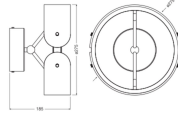

[View Product](#)

General Information

SKU	262546
EAN	4099854611438
Brand	Ledvance
Manufacturer Name	DECOR CURVE FELT WALL 20W 830 DG LEDV
Budgetlight warranty	5 Years
Average Lifetime (h)	30000

Technical Information

Technology	LED Integrated
Voltage (V)	220-240
Wattage	20W
Dimmable	Not Dimmable
Amount of bulbs required	1
Colour Code	830 Warm White
Colour temperature (Kelvin)	3000 Warm White
Colour Rendering (Ra)	80-89
Colour of Light	White
Light colour options	Single Color
Beam Angle (degree)	100
Luminous Flux (Lumen)	530lm