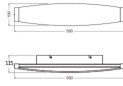

[View Product](#)

General Information

SKU	262558
EAN	4099854611483
Brand	Ledvance
Manufacturer Name	DECOR FLAT FELT WALL 13W 830 DG LEDV
Budgetlight warranty	5 Years
Average Lifetime (h)	30000

Technical Information

Technology	LED Integrated
Voltage (V)	220-240
Wattage	13W
Dimmable	Not Dimmable
Amount of bulbs required	1
Colour Code	830 Warm White
Colour temperature (Kelvin)	3000 Warm White
Colour Rendering (Ra)	80-89
Colour of Light	White
Light colour options	Single Color
Luminous Flux (Lumen)	450lm
Lumen per watt	35