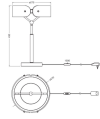

Specifications Ledvance Decor Curve Felt Table Lamp Grey 19W 550lm - 830 Warm White | 270mm

[View Product](#)

General Information

SKU	262664
EAN	4099854611568
Brand	Ledvance
Manufacturer Name	DECOR CURVE FELT TABLE 19W 830 DG LEDV
Budgetlight warranty	5 Years
Average Lifetime (h)	30000

Tiltable	No
Mounting Method	Table lamp
Optical Cover	Opal
Emergency Lighting	No Emergency Unit
Product Type Category	LED Decorative Lighting

Fixture Information

IP-rating	IP20
Colour of the Fixture	Grey
Housing	Metal
Product Serie	Decor Curve Felt

Dimensions

Width (mm)	270
Height (mm)	430
Diameter (mm)	270

Sensor Information

Type of sensor	No Sensor
----------------	-----------

Why Budgetlight?

Guaranteed **budget prices**

Up to **7 years warranty**

Easy return process