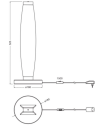

Specifications Ledvance Decor Flat Felt Table Lamp Grey 13W 350lm - 830 Warm White | 180mm

[View Product](#)

## Dimensions

---

Width (mm)	180
Height (mm)	525
Diameter (mm)	180