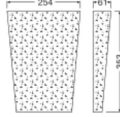

General Information

SKU	258000
EAN	4099854618666
Manufacturer Code	4099854618666
Brand	Ledvance
Manufacturer Name	URBAN FDO P SET GLASS FROSTED LEDV
Full box quantity	1

Technical Information

Emergency Lighting	No Emergency Unit
Mounting Method	Post top
Colour of the Fixture	Transparent
Product Type Category	Accessory - Streetlight

Lamp Information

Product Serie	URBAN CLASSIC GLASS

Dimensions

Length (mm)	254
Width (mm)	61