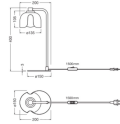

Specifications Ledvance Decor Corolle Table Lamp Black | Suitable for G9

[View Product](#)

General Information

SKU	262628
EAN	4099854654336
Brand	Ledvance
Manufacturer Name	DECOR COROLLE TABLE G9 BK LEDV
Budgetlight warranty	5 Years
Average Lifetime (h)	0

Technical Information

Technology	Fixture with Socket
Voltage (V)	220-240
Wattage	0W
Dimmable	Not Dimmable
Suitable for	G9
Including bulb	No
Amount of bulbs required	1
Maximum Wattage Rating	5
Luminous Flux (Lumen)	0lm
Tiltable	No
Mounting Method	Table lamp
Optical Cover	Clear

Length (mm)	150
Width (mm)	200
Height (mm)	400

Sensor Information

Type of sensor	No Sensor
----------------	-----------

Why Budgetlight?

Guaranteed **budget prices**

Up to **7 years warranty**

Easy return process