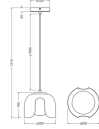

Specifications Ledvance Decor Corolle Pendant Green | 200mm - Suitable for E27

[View Product](#)

General Information

SKU	262513
EAN	4099854654626
Brand	Ledvance
Manufacturer Name	DECOR COROLLE PENDANT E27 GN LEDV
Budgetlight warranty	5 Years
Average Lifetime (h)	0

Technical Information

Technology	Fixture with Socket
Voltage (V)	220-240
Wattage	0W
Dimmable	Not Dimmable
Suitable for	E27
Including bulb	No
Amount of bulbs required	1
Maximum Wattage Rating	15
Luminous Flux (Lumen)	0lm
Tiltable	No
Mounting Method	Pendant
Optical Cover	Clear

Width (mm)	1215
Height (mm)	1215
Diameter (mm)	200

Sensor Information

Type of sensor	No Sensor
----------------	-----------

Why Budgetlight?

Guaranteed **budget prices**

Up to **7 years warranty**

Easy return process