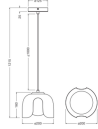

Specifications Ledvance Decor Corolle Pendant Orange | 200mm - Suitable for E27

[View Product](#)

General Information

SKU	262517
EAN	4099854654640
Brand	Ledvance
Manufacturer Name	DECOR COROLLE PENDANT E27 OR LEDV
Budgetlight warranty	5 Years
Average Lifetime (h)	0

Technical Information

Technology	Fixture with Socket
Voltage (V)	220-240
Wattage	0W
Dimmable	Not Dimmable
Suitable for	E27
Including bulb	No
Amount of bulbs required	1
Maximum Wattage Rating	15
Luminous Flux (Lumen)	0lm
Tiltable	No
Mounting Method	Pendant
Optical Cover	Clear

Width (mm)	1215
Height (mm)	1215
Diameter (mm)	200

Sensor Information

Type of sensor	No Sensor
----------------	-----------

Why Budgetlight?

-  Guaranteed **budget prices**
-  Up to **7 years warranty**
-  **Easy** return process
-  Long-life **LED solutions**