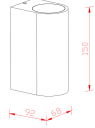

[View Product](#)

General Information

SKU	250630
EAN	5430004236023
Manufacturer Code	DLT009240003001
Brand	D'Lite
Manufacturer Name	Vossem Aluminium body, clear glass diffuser, 220-240V/50-60Hz, 2xGU10 lampholder max:35W, bulb exclu
Budgetlight warranty	2 Years

Technical Information

Technology	Fixture with Socket
Dimmable	Not Dimmable
Suitable for	GU10
Including bulb	No
Amount of bulbs required	2
Tiltable	No
Mounting Method	Wall
Product Type Category	Decorative Lighting with Socket

Fixture Information

Fixture Connection	Cable