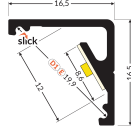

[View Product](#)

General Information

SKU	251767
EAN	5901597297963
Manufacturer Code	58760000
Brand	Topmet
Manufacturer Name	Profile CABI12 E slide - 1m - Complete set - Aluminum raw alu.
Full box quantity	70

Technical Information

Product Type Category	Accessory - LED Strip

Dimensions

Length (mm)	1000

Sensor Information

Type of sensor	Presence sensor

Why Budgetlight?

- Guaranteed **budget prices**
- Up to **7 years warranty**
- **Easy** return process
- Long-life **LED solutions**