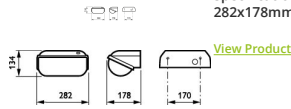

Specifications Philips LED Security Coreline BWC120 White 14W 1800lm - 830 Warm White | 282x178mm - IP54

Product Details

EOC8 85193699

General Information

SKU	206962
EAN	8718291851936
Manufacturer Code	85193699
Brand	Philips
Manufacturer Name	BWC120 LED18-/830 PSU II WH
Budgetlight warranty	5 Years
Average Lifetime (h)	50000

Tiltable	No
Optical Cover	PC (Polycarbonate)
Product Type Category	LED Bulkhead

Fixture Information

Mounting Method	Surface
Fixture Connection	SI [Screw connection block]
Suitable for Outdoor	Yes
IP-rating	IP54
Impact Protection (IK)	IK08 - 5 joules
Operating Temperature	-20 to +50
Colour of the Fixture	White
Housing	ASA [Acrylonitrile Styrene Acrylate]
Colour of material	White
Emergency Lighting	No Emergency Unit
Product Serie	BWC120

Dimensions

Length (mm)	282
Width (mm)	178
Height (mm)	134

Sensor Information

Why Budgetlight?

Type of sensor

No Sensor

Guaranteed **budget prices**

Up to **7 years warranty**