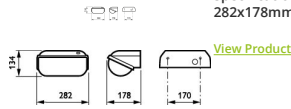

Specifications Philips LED Security Coreline BWC120 White 14W 1800lm - 830 Warm White | 282x178mm - IP54 - Light Sensor

Product Details

EOC8 85194399

General Information

SKU	206963
EAN	8718291851943
Manufacturer Code	85194399
Brand	Philips
Manufacturer Name	BWC120 LED18-/830 PSU II WH PH
Budgetlight warranty	5 Years
Average Lifetime (h)	50000

Tiltable	No
Product Type Category	LED Bulkhead

Fixture Information

Mounting Method	Surface
Fixture Connection	SI [Screw connection block]
Suitable for Outdoor	Yes
IP-rating	IP54
Impact Protection (IK)	IK08 - 5 joules
Operating Temperature	-20 to +50
Colour of the Fixture	White
Housing	PC (Polycarbonate)
Colour of material	White
Emergency Lighting	No Emergency Unit
Product Serie	BWC120

Dimensions

Length (mm)	282
Width (mm)	178
Height (mm)	134

Sensor Information

Type of sensor

Why Budgetlight? Light Sensor

Guaranteed **budget prices**

Up to **7 years warranty**

Easy return process