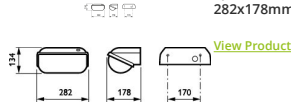

Specifications Philips LED Security Coreline BWC120 Black 14W 1800lm - 830 Warm White | 282x178mm - IP54

Product Details

EOC8 85195099

General Information

| | |
|----------------------|-----------------------------|
| SKU | 206960 |
| EAN | 8718291851950 |
| Manufacturer Code | 85195099 |
| Brand | Philips |
| Manufacturer Name | BWC120 LED18-/830 PSU II BK |
| Budgetlight warranty | 5 Years |
| Average Lifetime (h) | 50000 |

Technical Information

| | |
|-----------------------------|-----------------|
| Technology | LED Integrated |
| Wattage | 14W |
| Voltage (V) | 220-240 |
| Dimmable | Not Dimmable |
| Colour Code | 830 Warm White |
| Colour temperature (Kelvin) | 3000 Warm White |
| Colour Rendering (Ra) | 80-89 |
| Colour of Light | White |
| Light colour options | Single Color |
| Luminous Flux (Lumen) | 1800lm |
| Lumen per watt | 95 |

| | |
|-----------------------|--------------------|
| Tiltable | No |
| Optical Cover | PC (Polycarbonate) |
| Product Type Category | LED Bulkhead |

Fixture Information

| | |
|------------------------|--------------------------------------|
| Mounting Method | Surface |
| Fixture Connection | SI [Screw connection block] |
| Suitable for Outdoor | Yes |
| IP-rating | IP54 |
| Impact Protection (IK) | IK08 - 5 joules |
| Operating Temperature | -20 to +50 |
| Colour of the Fixture | Black |
| Housing | ASA [Acrylonitrile Styrene Acrylate] |
| Colour of material | Black |
| Emergency Lighting | No Emergency Unit |
| Product Serie | BWC120 |

Dimensions

| | |
|-------------|-----|
| Length (mm) | 282 |
| Width (mm) | 178 |
| Height (mm) | 134 |

Sensor Information

Why Budgetlight?

Type of sensor

No Sensor

Guaranteed **budget prices**

Up to **7 years warranty**