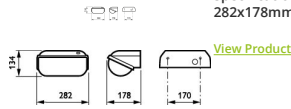

Specifications Philips LED Security Coreline BWC120 Black 14W 1800lm - 830 Warm White | 282x178mm - IP54 - Light Sensor

Product Details

EOC8 85196799

General Information

SKU	206961
EAN	8718291851967
Manufacturer Code	85196799
Brand	Philips
Manufacturer Name	BWC120 LED18-/830 PSU II BK PH
Budgetlight warranty	5 Years
Average Lifetime (h)	50000

Tiltable	No
Product Type Category	LED Bulkhead

Fixture Information

Mounting Method	Surface
Fixture Connection	SI [Screw connection block]
Suitable for Outdoor	Yes
IP-rating	IP54
Impact Protection (IK)	IK08 - 5 joules
Operating Temperature	-20 to +50
Colour of the Fixture	Black
Housing	PC (Polycarbonate)
Colour of material	Black
Emergency Lighting	No Emergency Unit
Product Serie	BWC120

Dimensions

Length (mm)	282
Width (mm)	178
Height (mm)	134

Sensor Information

Type of sensor

Why Budgetlight? Light Sensor

Guaranteed **budget prices**

Up to **7 years warranty**

Easy return process