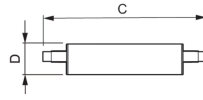

Specifications Philips Corepro LED Linear R7s 118mm 14W
1800lm - 840 Cool White | Dimmable - Replaces 120W

[View Product](#)