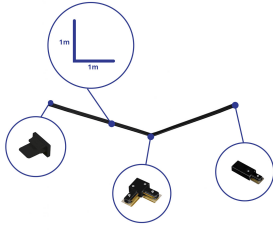

Specifications Bright Choice Rail Set 1-Phase L 1 x 1 Meter Black | incl. End Cap, Power Connector and L - Connector

[View Product](#)

General Information

SKU	254079
EAN	8719157064644
Manufacturer Code	806118
Brand	Bright Choice
Manufacturer Name	Complete L shaped 1-Phase Track Set Black – 1 x 1 meter incl. End Cap, Power Connector and L -Conne
Full box quantity	1
Budgetlight warranty	3 Years

Technical Information

Colour of the Fixture	Black
Product Type Category	Accessory - 1-Phase Track

Dimensions

Length (mm)	1000
Height (mm)	20
Width (mm)	34

Guaranteed **budget prices**

Up to **7 years warranty**