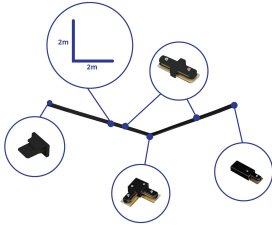

Specifications Bright Choice Rail Set 1-Phase L 2 x 2 Meter Black |incl. End Cap, Power Connector and L - Connector

[View Product](#)

General Information

| | |
|----------------------|---|
| SKU | 254106 |
| EAN | 8719157064828 |
| Manufacturer Code | 806118 |
| Brand | Bright Choice |
| Manufacturer Name | Complete L shaped 1-Phase Track Set Black – 2 x 2 meter incl. End Cap, Power Connector and L -Conne |
| Full box quantity | 1 |
| Budgetlight warranty | 3 Years |

Technical Information

| | |
|-----------------------|---------------------------|
| Colour of the Fixture | Black |
| Product Type Category | Accessory - 1-Phase Track |

Dimensions

| | |
|-------------|------|
| Length (mm) | 1000 |
| Height (mm) | 20 |
| Width (mm) | 34 |