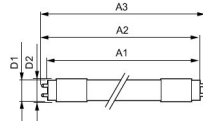

Specifications Multipack 10x Philips LED Tube T8 CorePro (UN) High Output 8W 900lm - 840 Cool White | 60cm - Replaces 18W