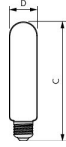

[View Product](#)

General Information

SKU	243301
EAN	8719514316256
Manufacturer Code	31625600
Brand	Philips
Manufacturer Name	TForce Core LED road 17W 730 E27 MV
Full box quantity	6
Budgetlight warranty	2 Years
Energy efficiency class	C
Average Lifetime (h)	25000

Technical Information

Technology	LED
Product Type Category	E27 LED
Replaces (Watt)	50
Voltage (V)	220-240
Wattage	17W
Dimmable	Not Dimmable
Cap/base	E27 (Edison screw)
Colour Code	730 Warm White
Colour temperature (Kelvin)	3000 Warm White