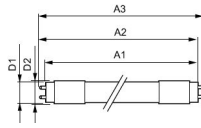

Specifications Philips LED Tube T8 CorePro (UN) Ultra Output 15.5W 2400lm - 840 Cool White | 120cm Replaces 36W

[View Product](#)

General Information

SKU	248765
EAN	8720169199989
Manufacturer Code	8720169199989
Brand	Philips
Manufacturer Name	CorePro LEDtube UN 1200mm UO 15.5W840 T8
Full box quantity	20
Budgetlight warranty	3 Years
Energy efficiency class	D
Average Lifetime (h)	50000
Voltage (V)	220-240

Technical Information

Technology	LED
Replaces (Watt)	36
Wattage	15.5W
Dimmable	Not Dimmable
Cap/base	G13
Rotatable	No
Colour Code	840 Cool White
Colour temperature (Kelvin)	4000 Cool White
Colour Rendering (Ra)	80-89

Dimensions

Length	120cm
Length (mm)	1213
Diameter (mm)	28

Why Budgetlight?

Guaranteed **budget prices**

Up to **7 years warranty**

Easy return process

Long-life **LED solutions**