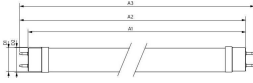

Specifications Philips Master LED T8 (EM/Mains) Ultra Efficiency 14W 2600lm - 840 Cool White | 120cm - Replaces 36W

[View Product](#)

General Information

SKU	251392
EAN	8720169316713
Manufacturer Code	8720169316713
Brand	Philips
Manufacturer Name	MAS LEDtube VLE 1200mm UE 14W 840 T8
Full box quantity	20
Budgetlight warranty	5 Years
Energy efficiency class	B
Average Lifetime (h)	75000
Voltage (V)	220-240

Technical Information

Technology	LED
Replaces (Watt)	36
Wattage	14W
Dimmable	Not Dimmable
Cap/base	G13
Colour Code	840 Cool White
Colour temperature (Kelvin)	4000 Cool White
Colour Rendering (Ra)	80-89