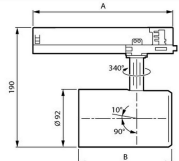

Track	Flux	CCT	Optic	A (mm)
PSU	205	840	HNB/HMB/HVBR/HVBR/HOVL/HHOVL	158
	495	PW930	NB/MB/WB/VVBR/OVL	162
DIA				251
DIA.VLC			All	253
WA				224