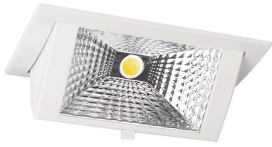

## Specifications LED Downlight Wallwasher Wally Medium White 27W 3850lm 78x100D - 840 Cool White - 238x145mm

[View Product](#)

### Technical Information

Tiltable	Yes
Technology	LED Integrated
Wattage	27W
Voltage (V)	220-240
Dimmable	Not Dimmable
Colour Code	840 Cool White
Colour temperature (Kelvin)	4000 Cool White
Colour Rendering (Ra)	80-89
Colour of Light	White
Light colour options	Single Color
Driver Included	Yes

Beam Angle (degree)	78x100
Luminous Flux (Lumen)	3850lm
Lumen per watt	142.6
Power factor	>0.90
Installation Depth (mm)	100
Optical Cover	Glass
Product Type Category	LED Downlight

## Fixture Information

Mounting Method	Recessed
Cut out (mm)	218x125
IP-rating	IP20
Housing	Aluminium
Colour of the Fixture	White
Colour of material	White
Fixture Connection	PIP [Push-in connector and pull relief]
Product Serie	Wally Medium