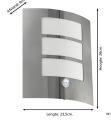

## Specifications Eglo Wall Light City Stainless Steel | IP44 - Suitable for 1x E27 - Motion Sensor

[View Product](#)

### Dimensions

Length (mm)	235
Height (mm)	260